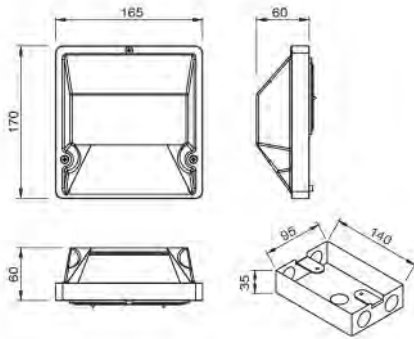

DIALux Website

燈體 | 壓鑄鋁
燈罩 | 壓克力
面蓋 | 壓鑄鋁
防護等級 | IP65

Luminaire | Die casting aluminium
Lamp cover | PMMA
Cover | Die casting aluminium
Protection class | IP65

烤漆顏色 Color :

- 科技黑
  Black
- 軍艦灰
  Gray
- 大麥白
  Barley White
- 極簡白
  White

Unit : mm