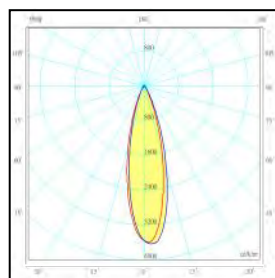

水中壁嵌燈

EYES

SU05

堅固不鏽鋼材質，均質明亮的光效營造出優質水中照明效果。

Made of stainless steel, the photometric design distributes a high-quality underwater lighting effect.

Rooster

Website

- 燈體 | 不鏽鋼 **Luminaire** | Stainless steel
- 燈罩 | 強化玻璃 **Lamp cover** | Tempered glass
- 面蓋 | 不鏽鋼 **Cover** | Stainless steel
- 預埋盒 | 工程塑膠 **Embedded box** | Engineering plastics
- 防護等級 | IP68 **Protection class** | IP68

Unit : mm

光源 Light source	瓦數 Wattage	額定電壓 Voltage	色溫 CCT	光通量 Luminous flux
LED	10W	DC24V	3000K	≥ 590 Lm

— 00 / 180 PLANE — 90 / 270 PLANE