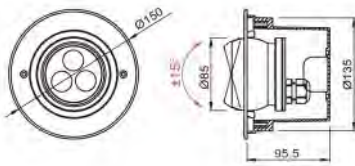

水中壁嵌燈

EYES

SU05

堅固不鏽鋼材質，均質明亮的光效營造出優質水中照明效果。

Made of stainless steel, the photometric design distributes a high-quality underwater lighting effect.

Rooster

Website

- 燈體 | 不鏽鋼 **Luminaire** | Stainless steel
- 燈罩 | 強化玻璃 **Lamp cover** | Tempered glass
- 面蓋 | 不鏽鋼 **Cover** | Stainless steel
- 預埋盒 | 工程塑膠 **Embedded box** | Engineering plastics
- 防護等級 | IP68 **Protection class** | IP68

Unit : mm

光源 Light source	瓦數 Wattage	額定電壓 Voltage	色溫 CCT	光通量 Luminous flux
LED	10W	DC24V	3000K	≥ 590 Lm

— 00 / 180 PLANE — 90 / 270 PLANE