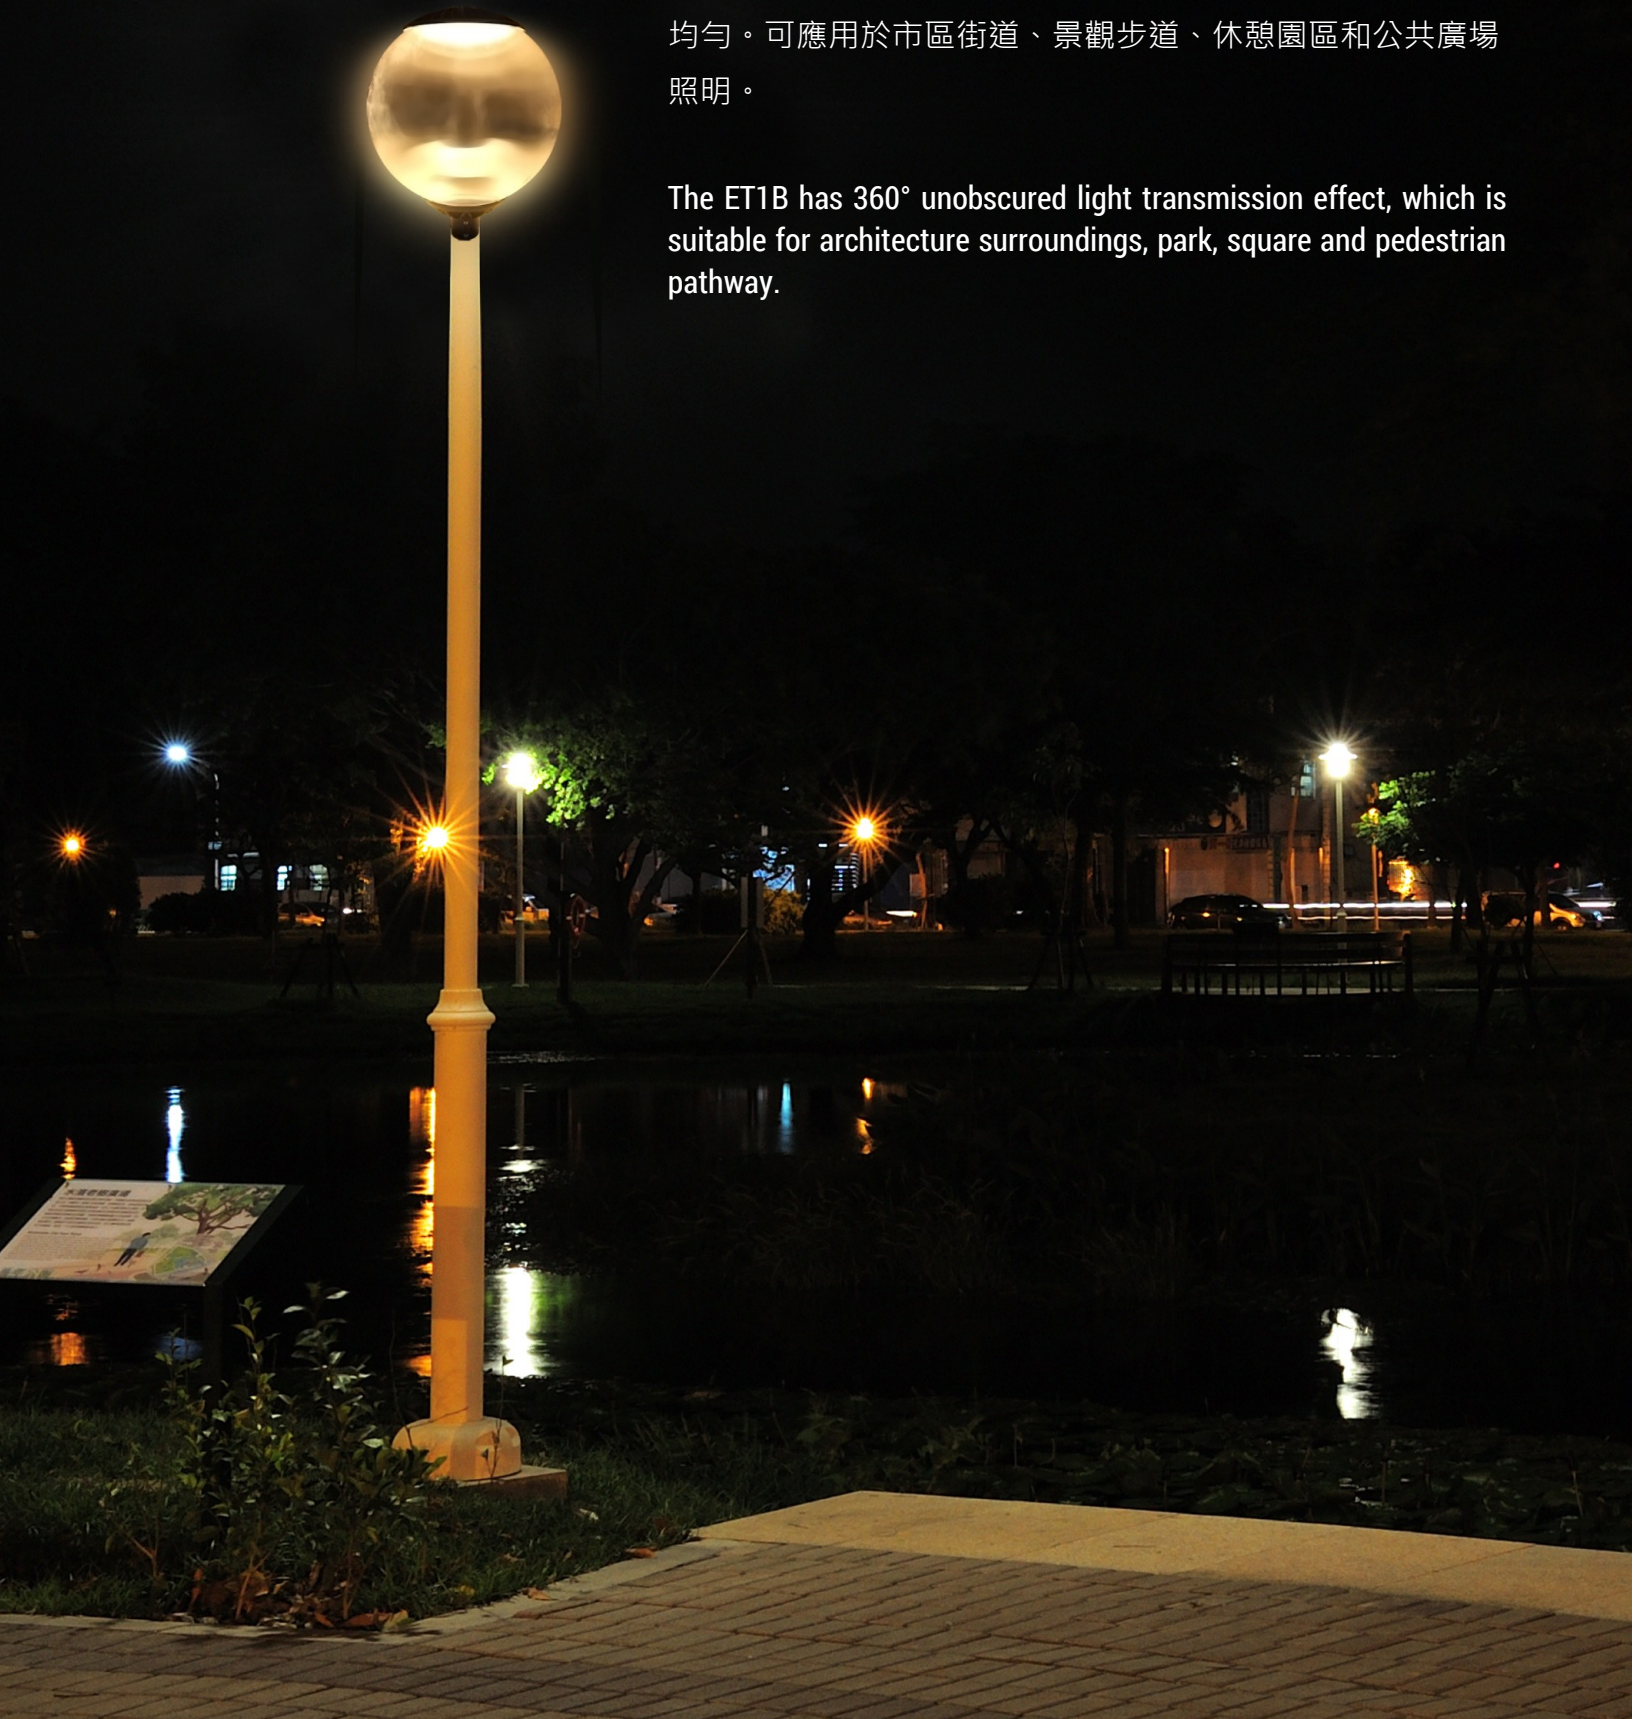

桿上式景觀高燈

BALL-T

ET1B

光學級耐撞擊透光罩讓整燈發光效率更高，360°全周光散射均勻。可應用於市區街道、景觀步道、休憩園區和公共廣場照明。

The ET1B has 360° unobscured light transmission effect, which is suitable for architecture surroundings, park, square and pedestrian pathway.

AR Website

顏色 Color :

-  科技黑
Black
-  軍艦灰
Gray
-  大麥白
Barley White
-  極簡白
White

光源 Light source	瓦數 Wattage	額定電壓 Voltage	色溫 CCT	光通量 Luminous flux
LED	40W	AC110V/220V 60HZ	3000K	≥ 4500 Lm

— 00 / 180 PLANE — 90 / 270 PLANE