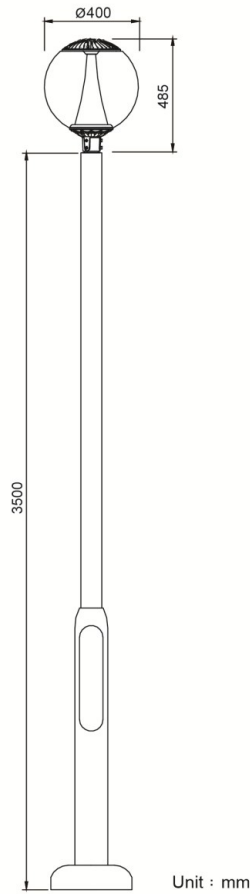

桿上式景觀高燈

BALL-T

ET1B

光學級耐撞擊透光罩讓整燈發光效率更高，360°全周光散射均勻。可應用於市區街道、景觀步道、休憩園區和公共廣場照明。

The ET1B has 360° unobscured light transmission effect, which is suitable for architecture surroundings, park, square and pedestrian pathway.

燈體 | 壓鑄鋁
 燈座 | 壓鑄鋁
 燈罩 | 透明壓克力
 反射板 | 表面真空鍍鋁
 燈桿 | 熱浸鍍鋅鋼
 防護等級 | IP66

Luminaire | Die casting aluminium
Lamp holder | Die casting aluminium
Lamp cover | PMMA
Reflective plate | Surface vacuum aluminium plating
Pole | Hot dip galvanized steel
Protection class | IP66

AR Website

顏色 Color :

-  科技黑
Black
-  軍艦灰
Gray
-  大麥白
Barley White
-  極簡白
White

光源 Light source	瓦數 Wattage	額定電壓 Voltage	色溫 CCT	光通量 Luminous flux
LED	40W	AC110V/220V 60HZ	3000K	≥ 4500 Lm

— 00 / 180 PLANE — 90 / 270 PLANE