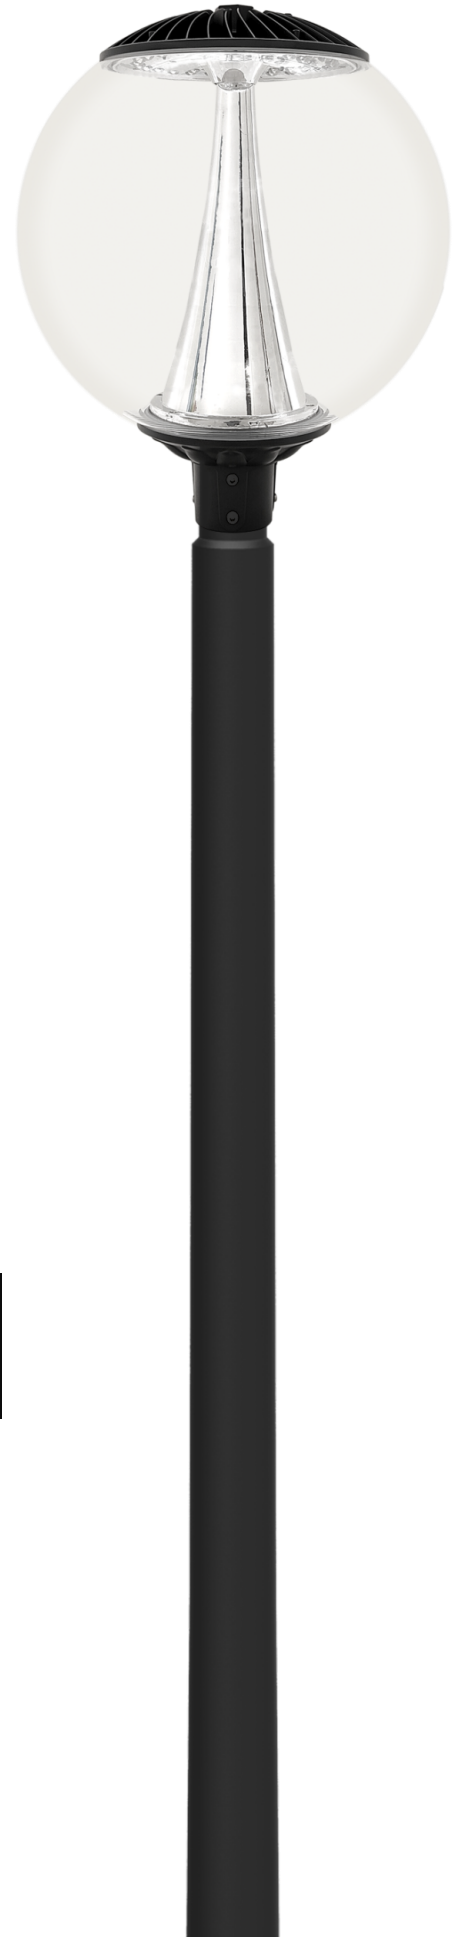

桿上式景觀高燈

BALL-T

ET1B

光學級耐撞擊透光罩讓整燈發光效率更高，360°全周光散射均勻。可應用於市區街道、景觀步道、休憩園區和公共廣場照明。

The ET1B has 360° unobscured light transmission effect, which is suitable for architecture surroundings, park, square and pedestrian pathway.

燈體 | 壓鑄鋁
 燈座 | 壓鑄鋁
 燈罩 | 透明壓克力
 反射板 | 表面真空鍍鋁
 燈桿 | 熱浸鍍鋅鋼
 防護等級 | IP66

Luminaire | Die casting aluminium
Lamp holder | Die casting aluminium
Lamp cover | PMMA
Reflective plate | Surface vacuum aluminium plating
Pole | Hot dip galvanized steel
Protection class | IP66

AR Website

顏色 Color :

-  科技黑
Black
-  軍艦灰
Gray
-  大麥白
Barley White
-  極簡白
White

光源 Light source	瓦數 Wattage	額定電壓 Voltage	色溫 CCT	光通量 Luminous flux
LED	40W	AC110V/220V 60HZ	3000K	≥ 4500 Lm

— 00 / 180 PLANE — 90 / 270 PLANE