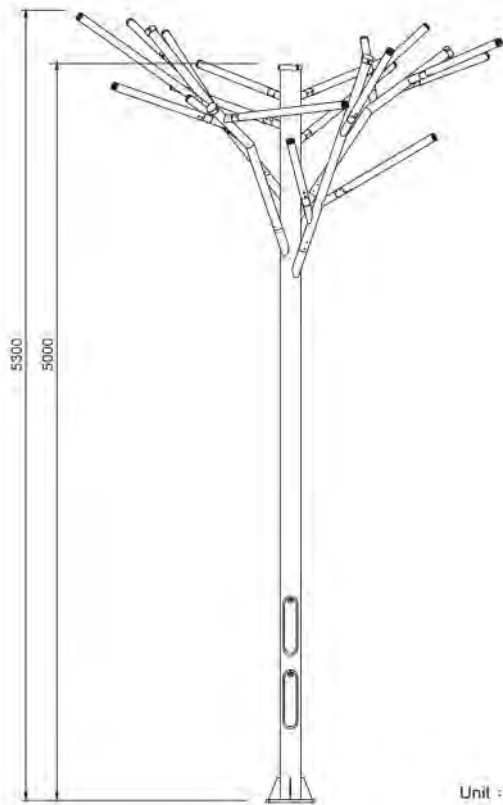

一體式景觀高燈

TREE

HG2A

此款造型景觀高燈外型獨特吸睛，光學級耐撞擊透光圓管讓整燈發光效率更高，燈光展演可接受 DMX512 系統控制。可應用於市區街道、景觀步道、休憩園區和公共廣場照明。

This unique design landscape light is inspired by the shape of tree, each light is controllable by DMX512 system. EG1A is the perfect light for any public spaces that needs to add some sparks.

燈體 | 鋁擠型 **Luminaire** | Aluminium extrusion
 燈罩 | 乳白壓克力 **Lamp cover** | PMMA
 側蓋 | 工程塑鋼 **Side cover** | Engineering plastic
 燈桿 | 熱浸鍍鋅鋼 **Pole** | Hot dip galvanized steel
 防護等級 | IP65 **Protection class** | IP65

AR Website

顏色 Color:

光源 Light source	瓦數 Wattage	額定電壓 Voltage	色溫 CCT
LED	30W	DC24V	3000K