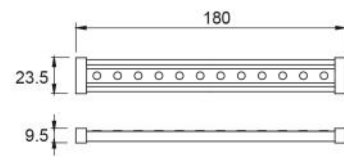

線性燈

LINE RANGE

QT28

可選高低色溫或 RGB 光源，可被 DMX512 訊號控制燈光顏色。燈具使用強力磁石吸附或彈簧扣夾安裝，安裝維護快速便利。可應用於燈光展演、椅下空間、氛圍營造和輪廓照明。

Choice of warm and cool color temperature or RGB light source with DMX512 control compatibility. The luminaire uses strong magnet or spring clip for quick and easy installation and maintenance. Suitable for lighting performance, indirect lighting, ambiance creation and contour lighting.

Website

燈體 | 鋁擠型
側蓋 | 工程塑鋼
防護等級 | IP65

Luminaire | Aluminium extrusion
Side cover | Plastic steel
Protection class | IP65

安裝固定 Installation and fixing :

彈簧扣夾固定 Spring clip fixing

強力磁石吸附 Strong magnet adsorption

Unit : mm

光源 Light source	瓦數 Wattage	額定電壓 Voltage	色溫 CCT	發光角度 Beam angle
LED	2W	DC24V	3000K / 7000K / RGB	120°

00 / 180 PLANE 90 / 270 PLANE