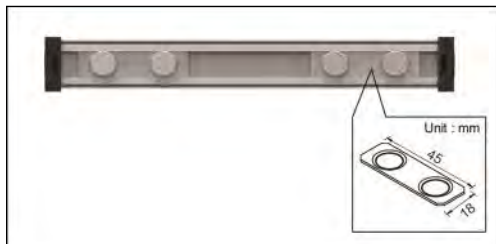

線性燈

LINE RANGE

QT28

可選高低色溫或 RGB 光源，可被 DMX512 訊號控制燈光顏色。燈具使用強力磁石吸附或彈簧扣夾安裝，安裝維護快速便利。可應用於燈光展演、椅下空間、氛圍營造和輪廓照明。

Choice of warm and cool color temperature or RGB light source with DMX512 control compatibility. The luminaire uses strong magnet or spring clip for quick and easy installation and maintenance. Suitable for lighting performance, indirect lighting, ambiance creation and contour lighting.

Website

燈體 | 鋁擠型
側蓋 | 工程塑鋼
防護等級 | IP65

Luminaire | Aluminium extrusion
Side cover | Plastic steel
Protection class | IP65

安裝固定 Installation and fixing :

彈簧扣夾固定 Spring clip fixing

強力磁石吸附 Strong magnet adsorption