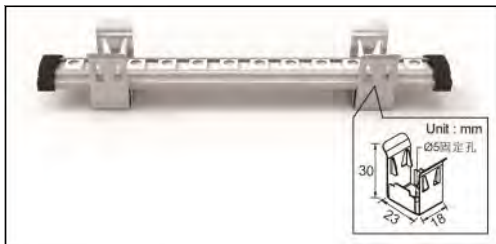

線性燈

LINE RANGE

QT28

可選高低色溫或 RGB 光源，可被 DMX512 訊號控制燈光顏色。燈具使用強力磁石吸附或彈簧扣夾安裝，安裝維護快速便利。可應用於燈光展演、椅下空間、氛圍營造和輪廓照明。

Choice of warm and cool color temperature or RGB light source with DMX512 control compatibility. The luminaire uses strong magnet or spring clip for quick and easy installation and maintenance. Suitable for lighting performance, indirect lighting, ambiance creation and contour lighting.

Website

燈體 | 鋁擠型
側蓋 | 工程塑鋼
防護等級 | IP65

Luminaire | Aluminium extrusion
Side cover | Plastic steel
Protection class | IP65

安裝固定 Installation and fixing :

彈簧扣夾固定 Spring clip fixing

強力磁石吸附 Strong magnet adsorption