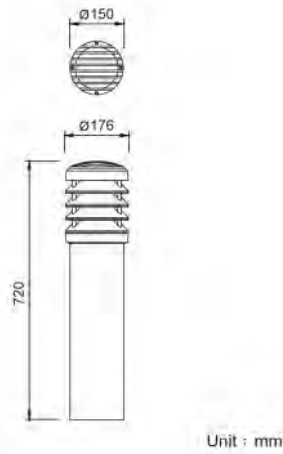

燈體 | 鋁擠型   **Luminaire** | Aluminium extrusion
上蓋 | 壓鑄鋁   **Cover** | Die casting aluminium
導光裝置 | 壓鑄鋁   **Light guide** | Die casting aluminium
透光隔板 | 聚碳酸酯   **Lamp cover** | PC
防護等級 | IP65 (光源室)   **Protection class** | IP65 (Light source chamber)

烤漆顏色 Color :

- 科技黑
  Black
- 軍艦灰
  Gray
- 大麥白
  Barley White
- 極簡白
  White